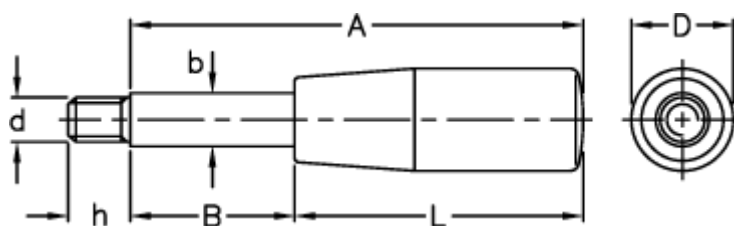

Article number: 2304003702

Description: E+G Lever arm  
BL.366/14x160

## Measures

A = 160

b = 14

B = 80

D = 26

d 6g = M12

h = 15

L = 80